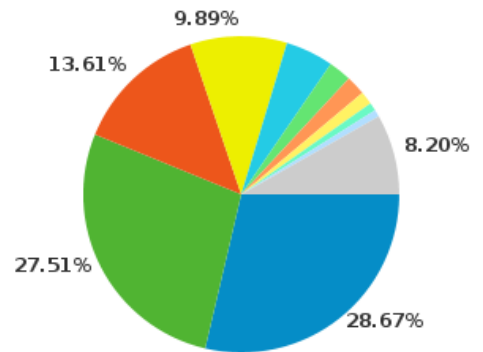

Top 10 referral sources

Source/Medium	Visits	Visits	Source/Medium contribution to total
1. google / organic	1,759	28.67%	28.67%
2. (direct) / (none)	1,688	27.51%	27.51%
3. butler.edu / referral	835	13.61%	13.61%
4. digitalcommons.bepress.com / referral	607	9.89%	9.89%
5. works.bepress.com / referral	301	4.91%	4.91%
6. yahoo / organic	143	2.33%	2.33%
7. bing / organic	122	1.99%	1.99%
8. en.scientificcommons.org / referral	82	1.34%	1.34%
9. blogs.butler.edu / referral	51	0.83%	0.83%
10. google.com / referral	44	0.72%	0.72%